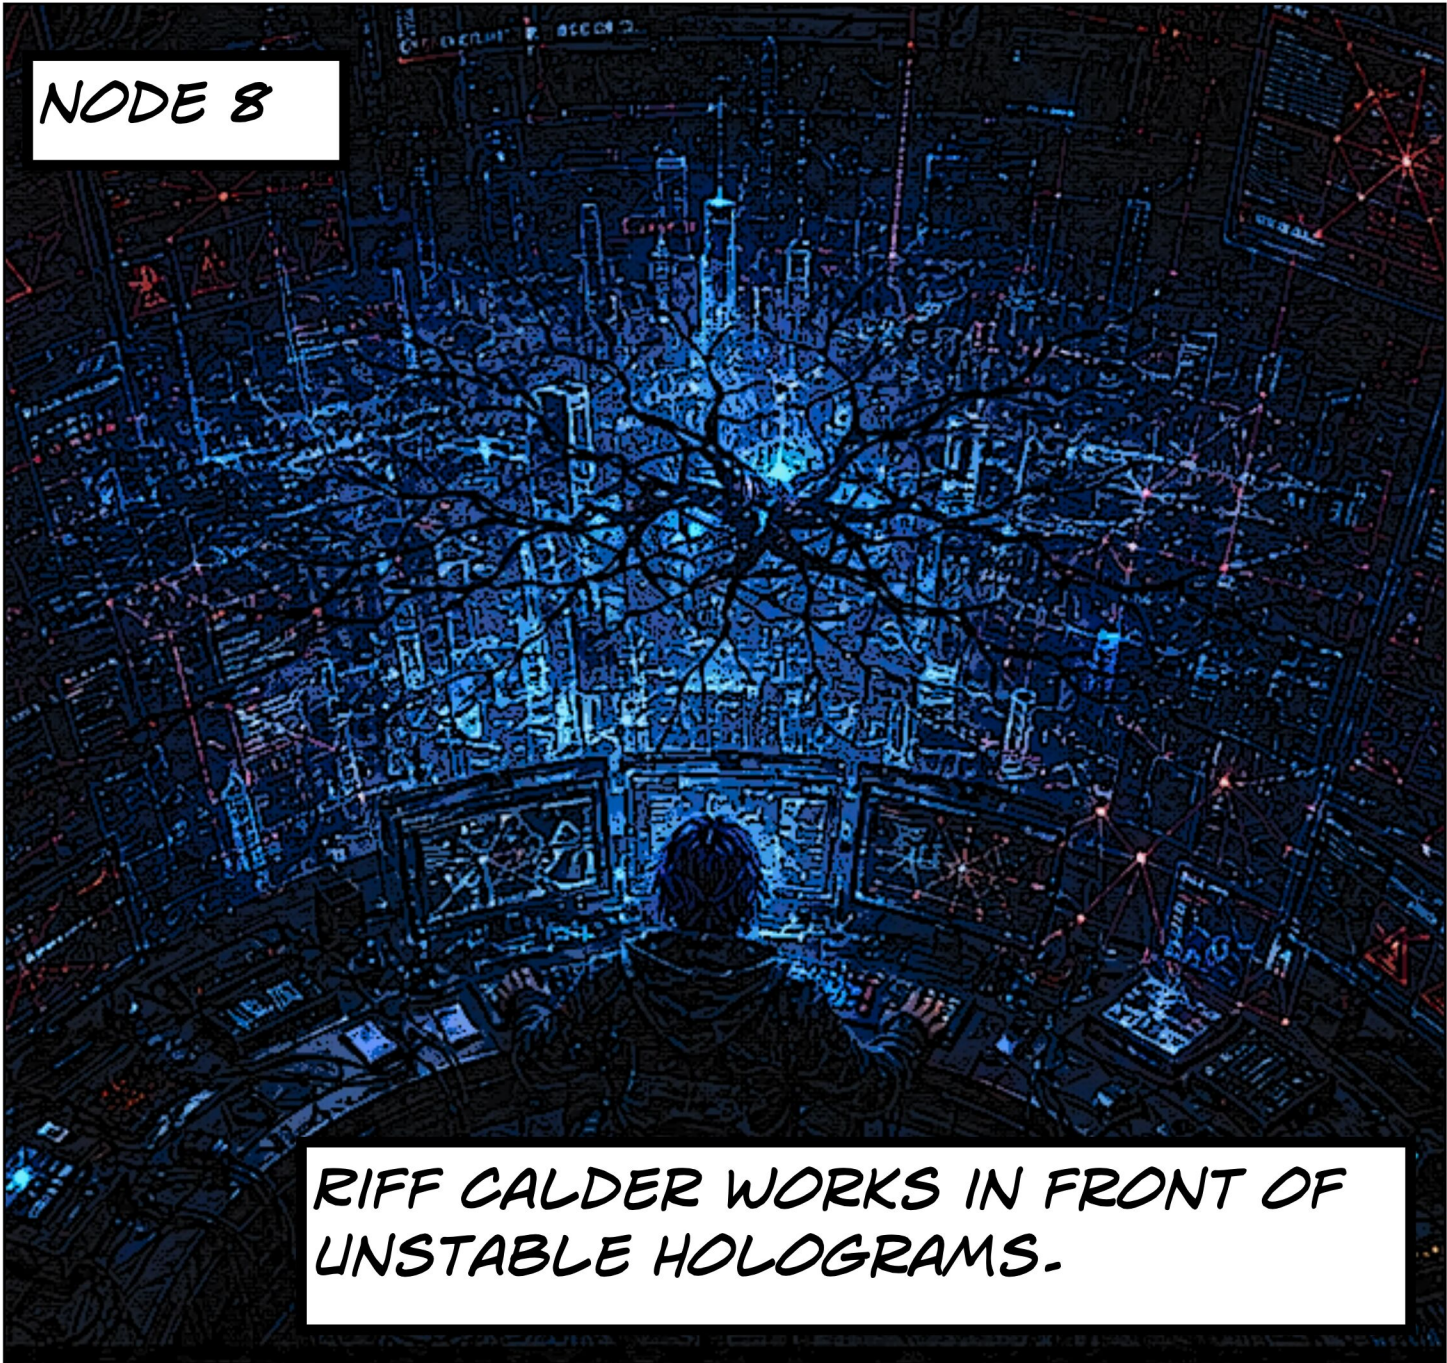

NODE 8

RIFF CALDER WORKS IN FRONT OF UNSTABLE HOLOGRAMS.