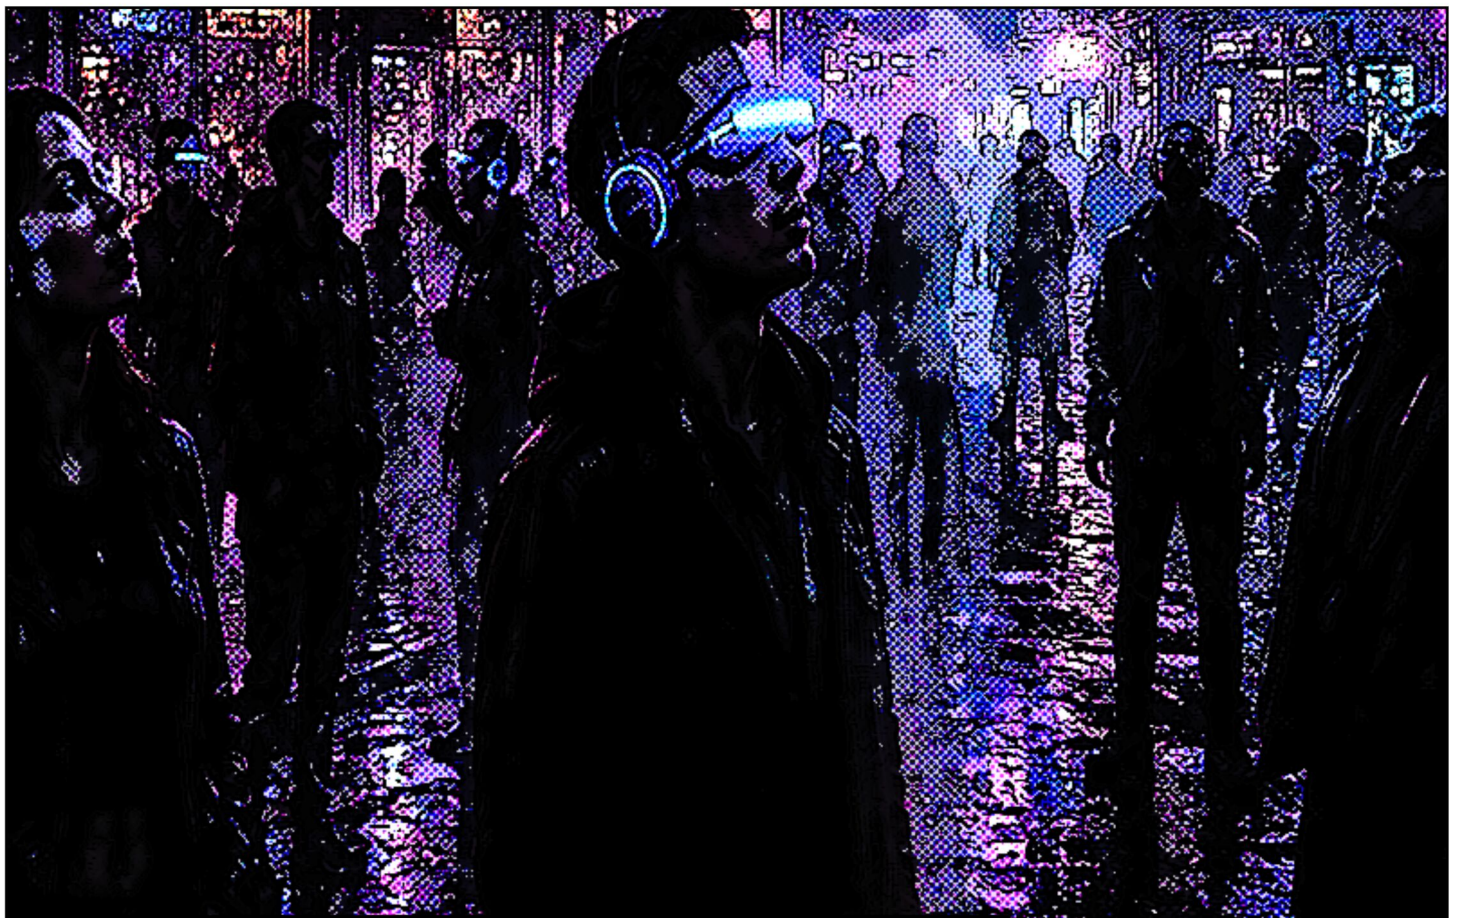

THE Kael VARRIN CHRONICLES

"Every empire fears imagination." Kael Varrin

SEASON TWO - WAR OF THE NODES

EPISODE 11 -- BLACK NODES

A SERIALIZED ADVENTURE IN THE BRICKSCENE UNIVERSE.

A futuristic cityscape at night, rendered in a high-contrast, halftone style. The scene is dominated by dark, angular buildings with glowing windows and neon lights. In the center, a large, dark rectangular screen displays the red sound effect 'KZZZZT'. The sky is filled with a dense pattern of light points, suggesting a complex digital or data environment. In the lower foreground, two signs are visible: 'SYN-LINK' on the left and 'NODE 7' on the right, both in a glowing, rectangular frame.

THE SCREENS ALL WENT
BLANK AT ONCE.

KZZZZT

PEOPLE STANDING STILL.
CONFUSED.

SYN-LINK

NODE 7

FOR A FEW SECONDS...
NEON BRICK CITY SEEMED TO
STOP BREATHING.

ACROSS TOWN...NODE
ZERO PULSES IN FRONT OF
KAEL...

IT STARTED...

NEURAL MAP OF THE CITY FILLED WITH BLACK CONNECTIONS.

THESE ARE NOT RANDOM ATTACKS...

AURELION IN HIS GNOSTIC PHASE...
OBSERVES THE FLOATING
NETWORK.

MEANWHILE THE BLACK LINES
CONNECT TO PEOPLE LIKE ROOTS.