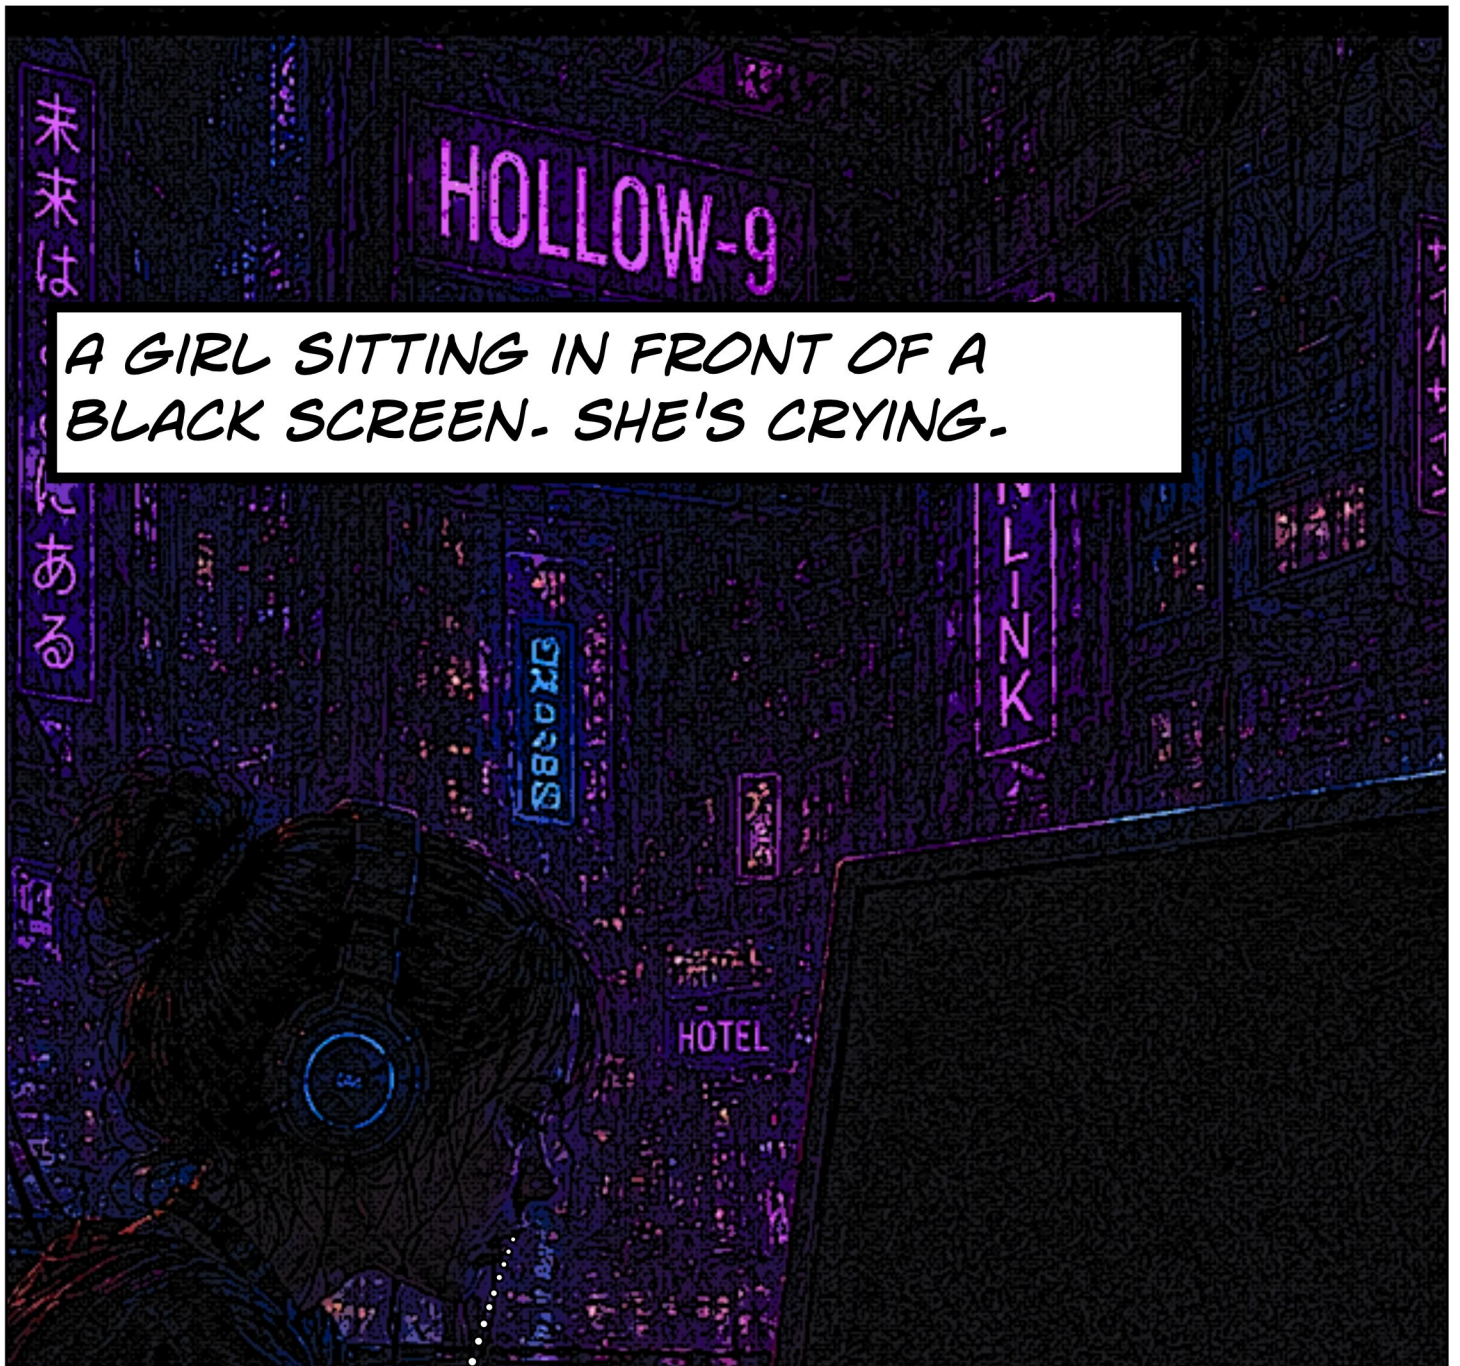

THE Kael VARRIN CHRONICLES

"Every empire fears imagination." Kael Varrin

SEASON TWO - WAR OF THE NODES

EPISODE 11 -- BLACK NODES

A SERIALIZED ADVENTURE IN THE BRICKSCENE UNIVERSE.

A futuristic cityscape at night, rendered in a high-contrast, halftone style. The scene is dominated by dark, angular buildings with glowing windows and neon lights. In the center, a large, dark rectangular screen displays the red sound effect 'KZZZZT'. The sky is filled with a dense pattern of light points, suggesting a complex digital or data environment. In the lower foreground, two signs are visible: 'SYN-LINK' on the left and 'NODE 7' on the right, both in a glowing, rectangular frame.

A MAN SMASHES A NEURAL
TERMINAL AGAINST THE WALL.

A GIRL SITTING IN FRONT OF A BLACK SCREEN. SHE'S CRYING.

I FEEL IT...

IN THE INTERVAL Kael AND RIFF HAD REACHED NODE 9 LOCATED IN A HIDDEN LOCATION IN DISTRICT HOLLOW-9