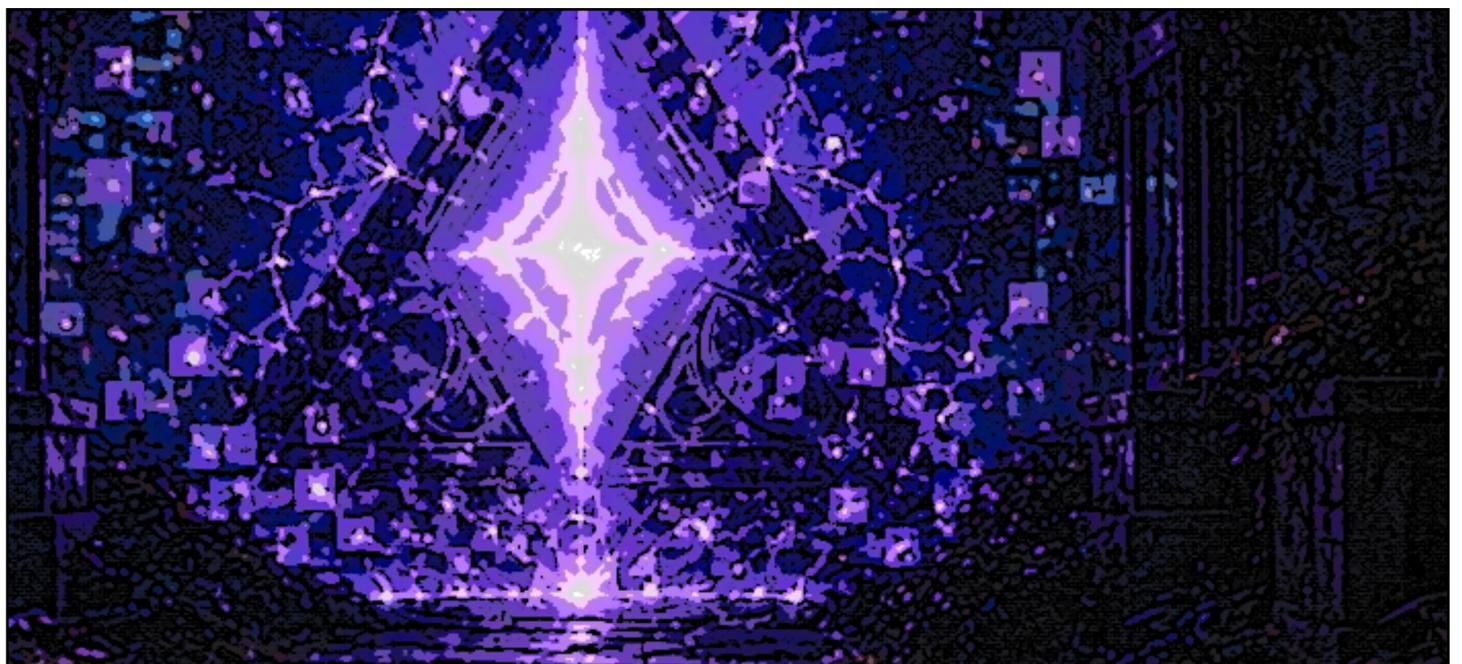

THE Kael VARRIN CHRONICLES

"Every empire fears imagination." Kael Varrin

SEASON TWO - WAR OF THE NODES

EPISODE 11 -- BLACK NODES

A SERIALIZED ADVENTURE IN THE BRICKSCENE UNIVERSE.

A futuristic cityscape at night, rendered in a high-contrast, halftone style. The scene is dominated by dark, angular buildings with glowing windows and neon lights. In the center, a large, dark rectangular screen displays the red sound effect 'KZZZZT'. The sky is filled with a dense pattern of light points, suggesting a complex digital or data environment. In the lower foreground, two signs are visible: 'SYN-LINK' on the left and 'NODE 7' on the right, both in a glowing, rectangular frame.

THE SCREENS ALL WENT
BLANK AT ONCE.

KZZZZT

PEOPLE STANDING STILL.
CONFUSED.

SYN-LINK

NODE 7

FOR A FEW SECONDS...
NEON BRICK CITY SEEMED TO
STOP BREATHING.

ACROSS TOWN...NODE
ZERO PULSES IN FRONT OF
KAEL...

IT STARTED...

NEURAL MAP OF THE CITY FILLED WITH BLACK CONNECTIONS.

THESE ARE NOT RANDOM ATTACKS...

AURELION IN HIS GNOSTIC PHASE...
OBSERVES THE FLOATING
NETWORK.

MEANWHILE THE BLACK LINES
CONNECT TO PEOPLE LIKE ROOTS.

A MAN SMASHES A NEURAL
TERMINAL AGAINST THE WALL.

A GIRL SITTING IN FRONT OF A BLACK SCREEN. SHE'S CRYING.

I FEEL IT...

IN THE INTERVAL Kael AND RIFF HAD REACHED NODE 9 LOCATED IN A HIDDEN LOCATION IN DISTRICT HOLLOW-9