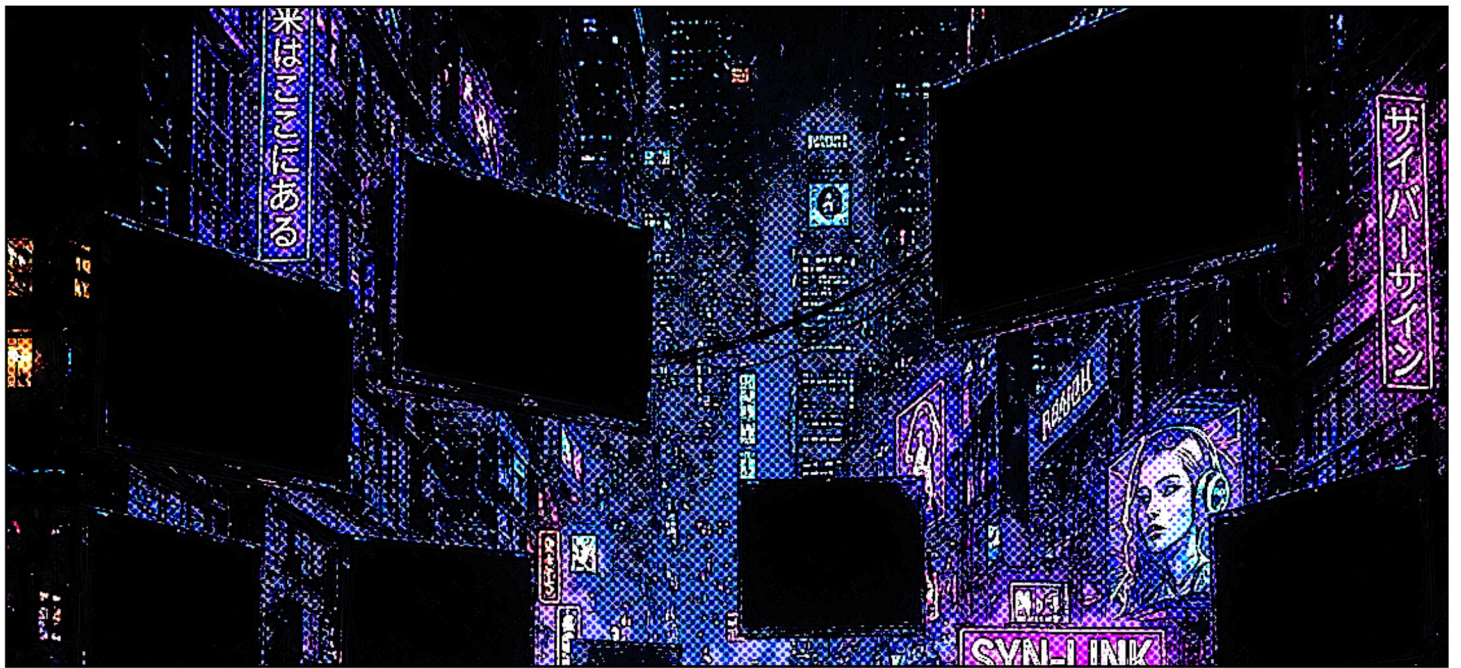

THE Kael VARRIN CHRONICLES

"Every empire fears imagination." Kael Varrin

SEASON TWO - WAR OF THE NODES

EPISODE 11 -- BLACK NODES

A SERIALIZED ADVENTURE IN THE BRICKSCENE UNIVERSE.

A futuristic cityscape at night, rendered in a high-contrast, halftone style. The scene is dominated by dark, angular buildings with glowing windows and neon lights. In the center, a large, dark rectangular screen displays the red sound effect 'KZZZZT'. The sky is filled with a dense pattern of light points, suggesting a complex digital or data environment. In the lower foreground, two signs are visible: 'SYN-LINK' on the left and 'NODE 7' on the right, both in a glowing, rectangular frame.

THE SCREENS ALL WENT
BLANK AT ONCE.

KZZZZT

PEOPLE STANDING STILL.
CONFUSED.

SYN-LINK

NODE 7

FOR A FEW SECONDS...
NEON BRICK CITY SEEMED TO
STOP BREATHING.

ACROSS TOWN...NODE
ZERO PULSES IN FRONT OF
KAEL...

IT STARTED...