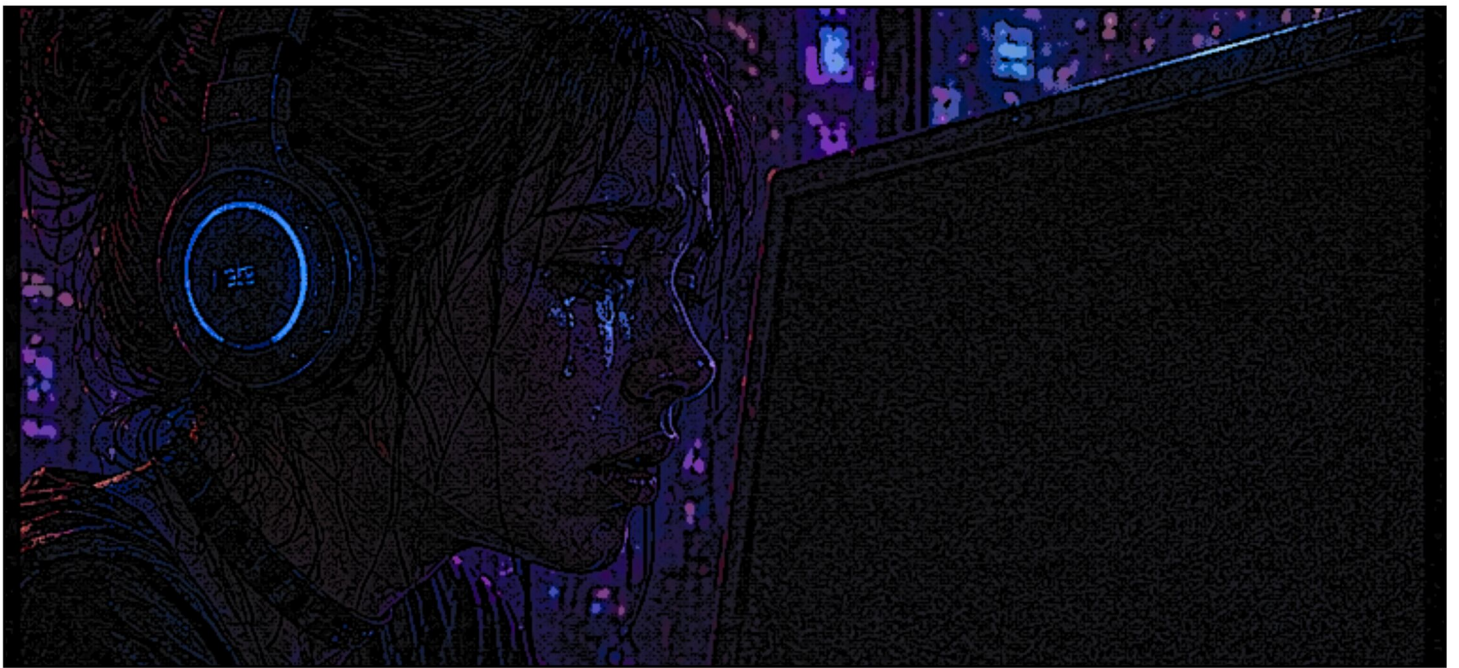

THE Kael VARRIN CHRONICLES

"Every empire fears imagination." Kael Varrin

SEASON TWO - WAR OF THE NODES

EPISODE 11 -- BLACK NODES

A SERIALIZED ADVENTURE IN THE BRICKSCENE UNIVERSE.

A futuristic cityscape at night, rendered in a high-contrast, halftone style. The scene is dominated by dark, angular buildings with glowing windows and neon lights. In the center, a large, dark rectangular screen displays the red sound effect 'KZZZZT'. The sky is filled with a dense pattern of light points, suggesting a complex digital or data environment. In the lower foreground, two signs are visible: 'SYN-LINK' on the left and 'NODE 7' on the right, both in a glowing, rectangular frame.

A MAN SMASHES A NEURAL
TERMINAL AGAINST THE WALL.

A GIRL SITTING IN FRONT OF A BLACK SCREEN. SHE'S CRYING.

I FEEL IT...

IN THE INTERVAL Kael AND RIFF HAD REACHED NODE 9 LOCATED IN A HIDDEN LOCATION IN DISTRICT HOLLOW-9