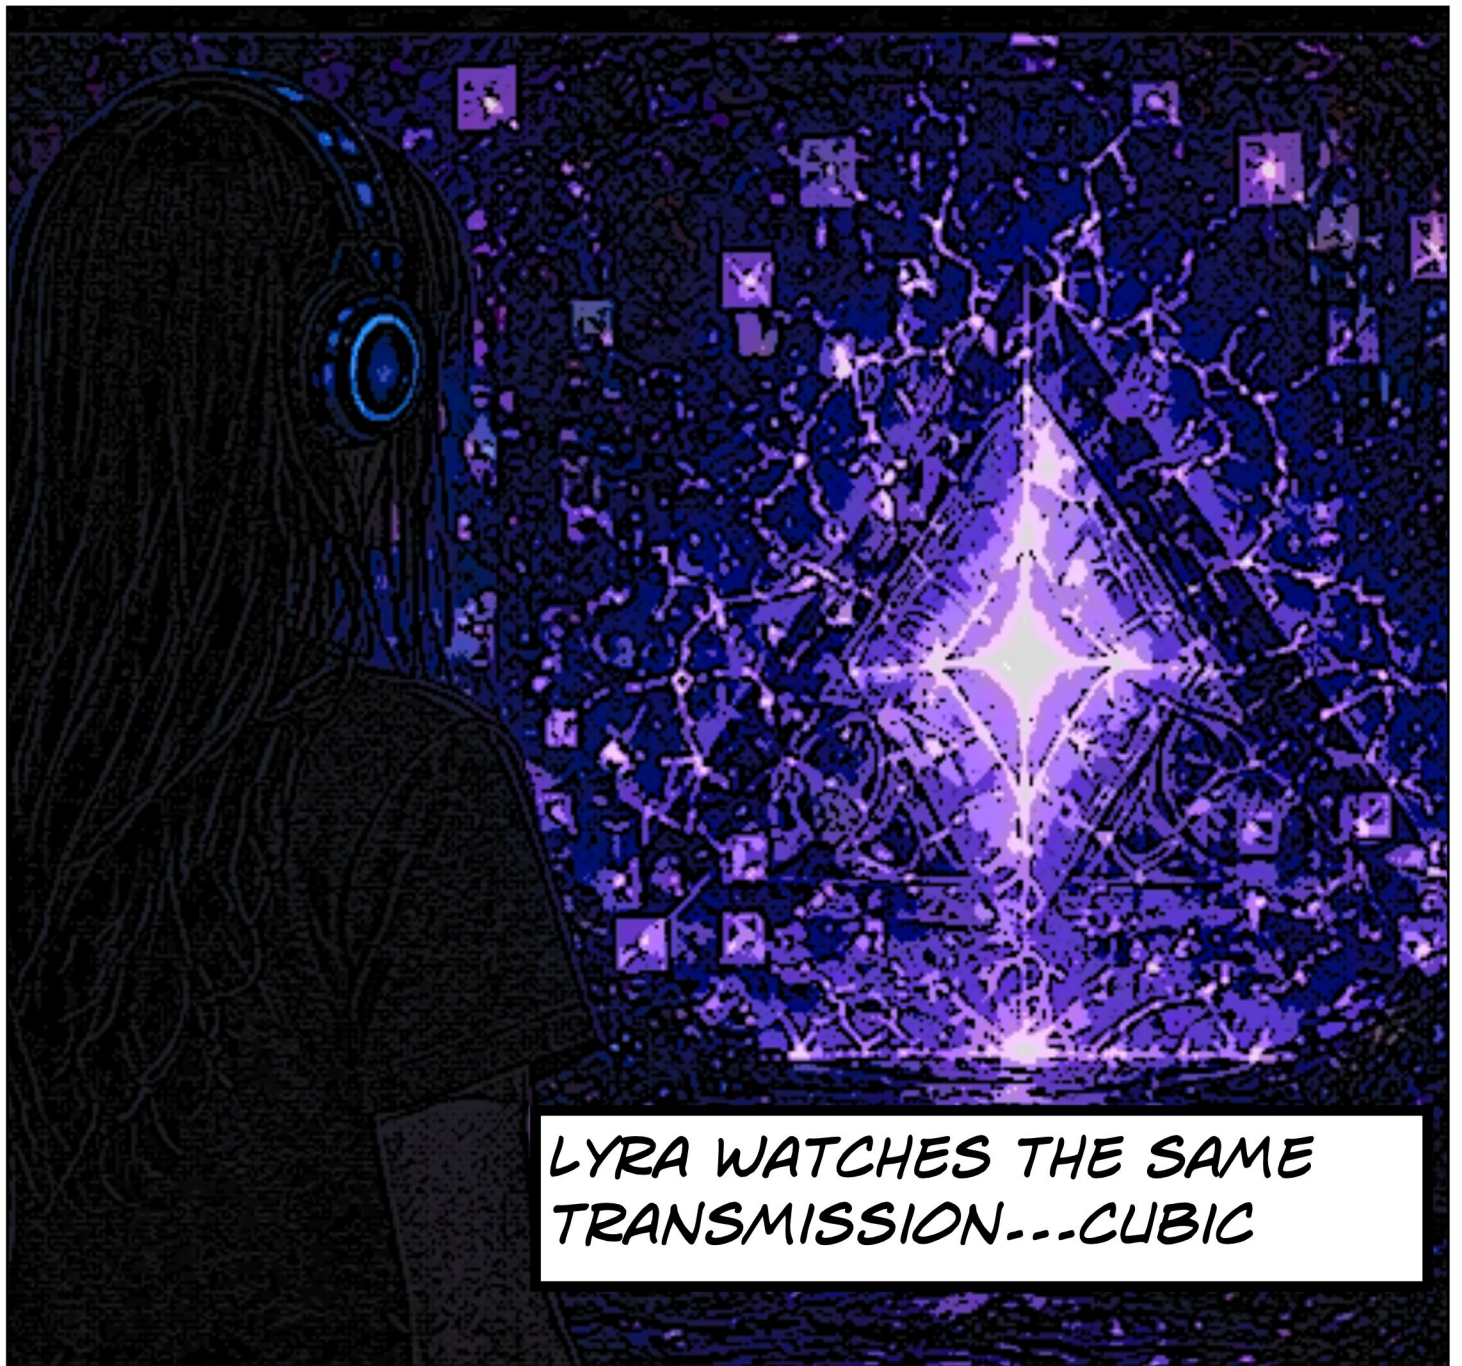

THE Kael VARRIN CHRONICLES

"Every empire fears imagination." Kael Varrin

SEASON TWO - WAR OF THE NODES

EPISODE 11 -- BLACK NODES

A SERIALIZED ADVENTURE IN THE BRICKSCENE UNIVERSE.

A futuristic cityscape at night, rendered in a high-contrast, halftone style. The scene is dominated by dark, angular buildings with glowing windows and neon lights. In the center, a large, dark rectangular screen displays the red sound effect 'KZZZZT'. The sky is filled with a dense pattern of light points, suggesting a complex digital or data environment. In the lower foreground, two signs are visible: 'SYN-LINK' on the left and 'NODE 7' on the right, both in a glowing, rectangular frame.

THE SCREENS ALL WENT
BLANK AT ONCE.

KZZZZT

PEOPLE STANDING STILL.
CONFUSED.

SYN-LINK

NODE 7

FOR A FEW SECONDS...
NEON BRICK CITY SEEMED TO
STOP BREATHING.

ACROSS TOWN...NODE
ZERO PULSES IN FRONT OF
KAEL...

IT STARTED...