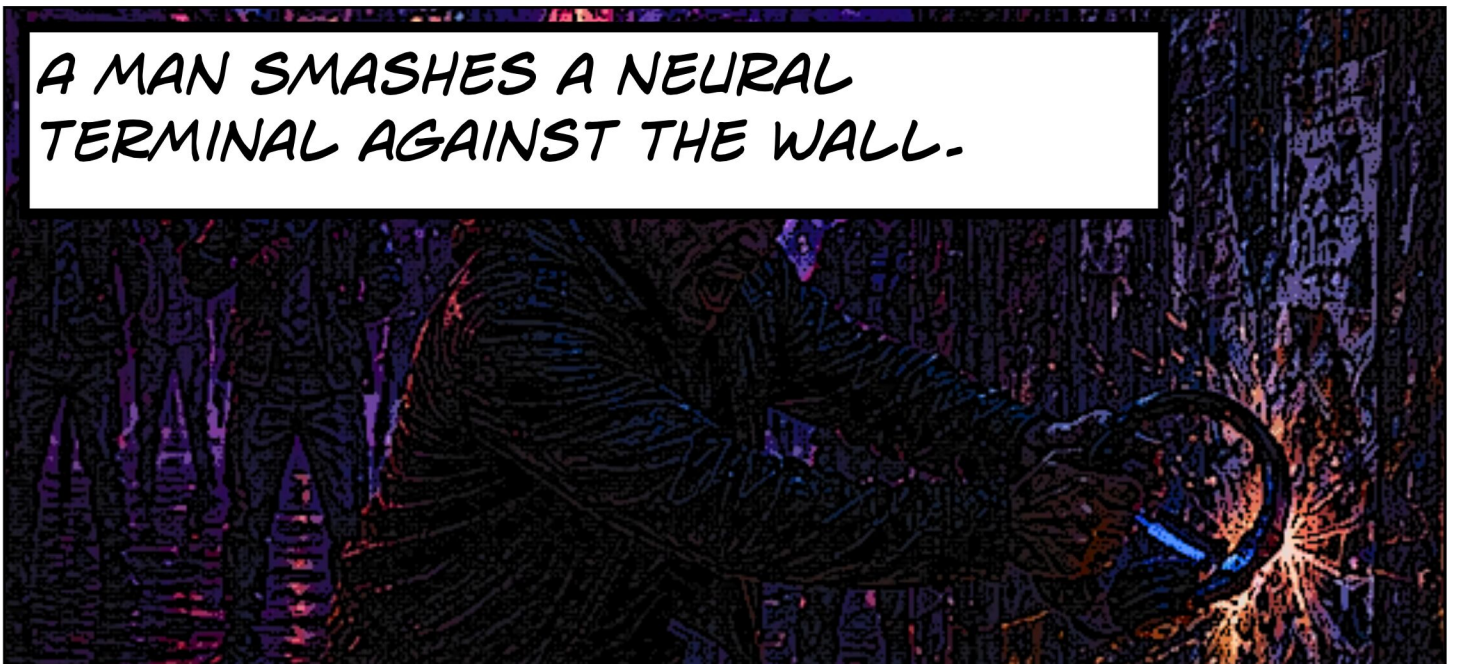

A MAN SMASHES A NEURAL
TERMINAL AGAINST THE WALL.